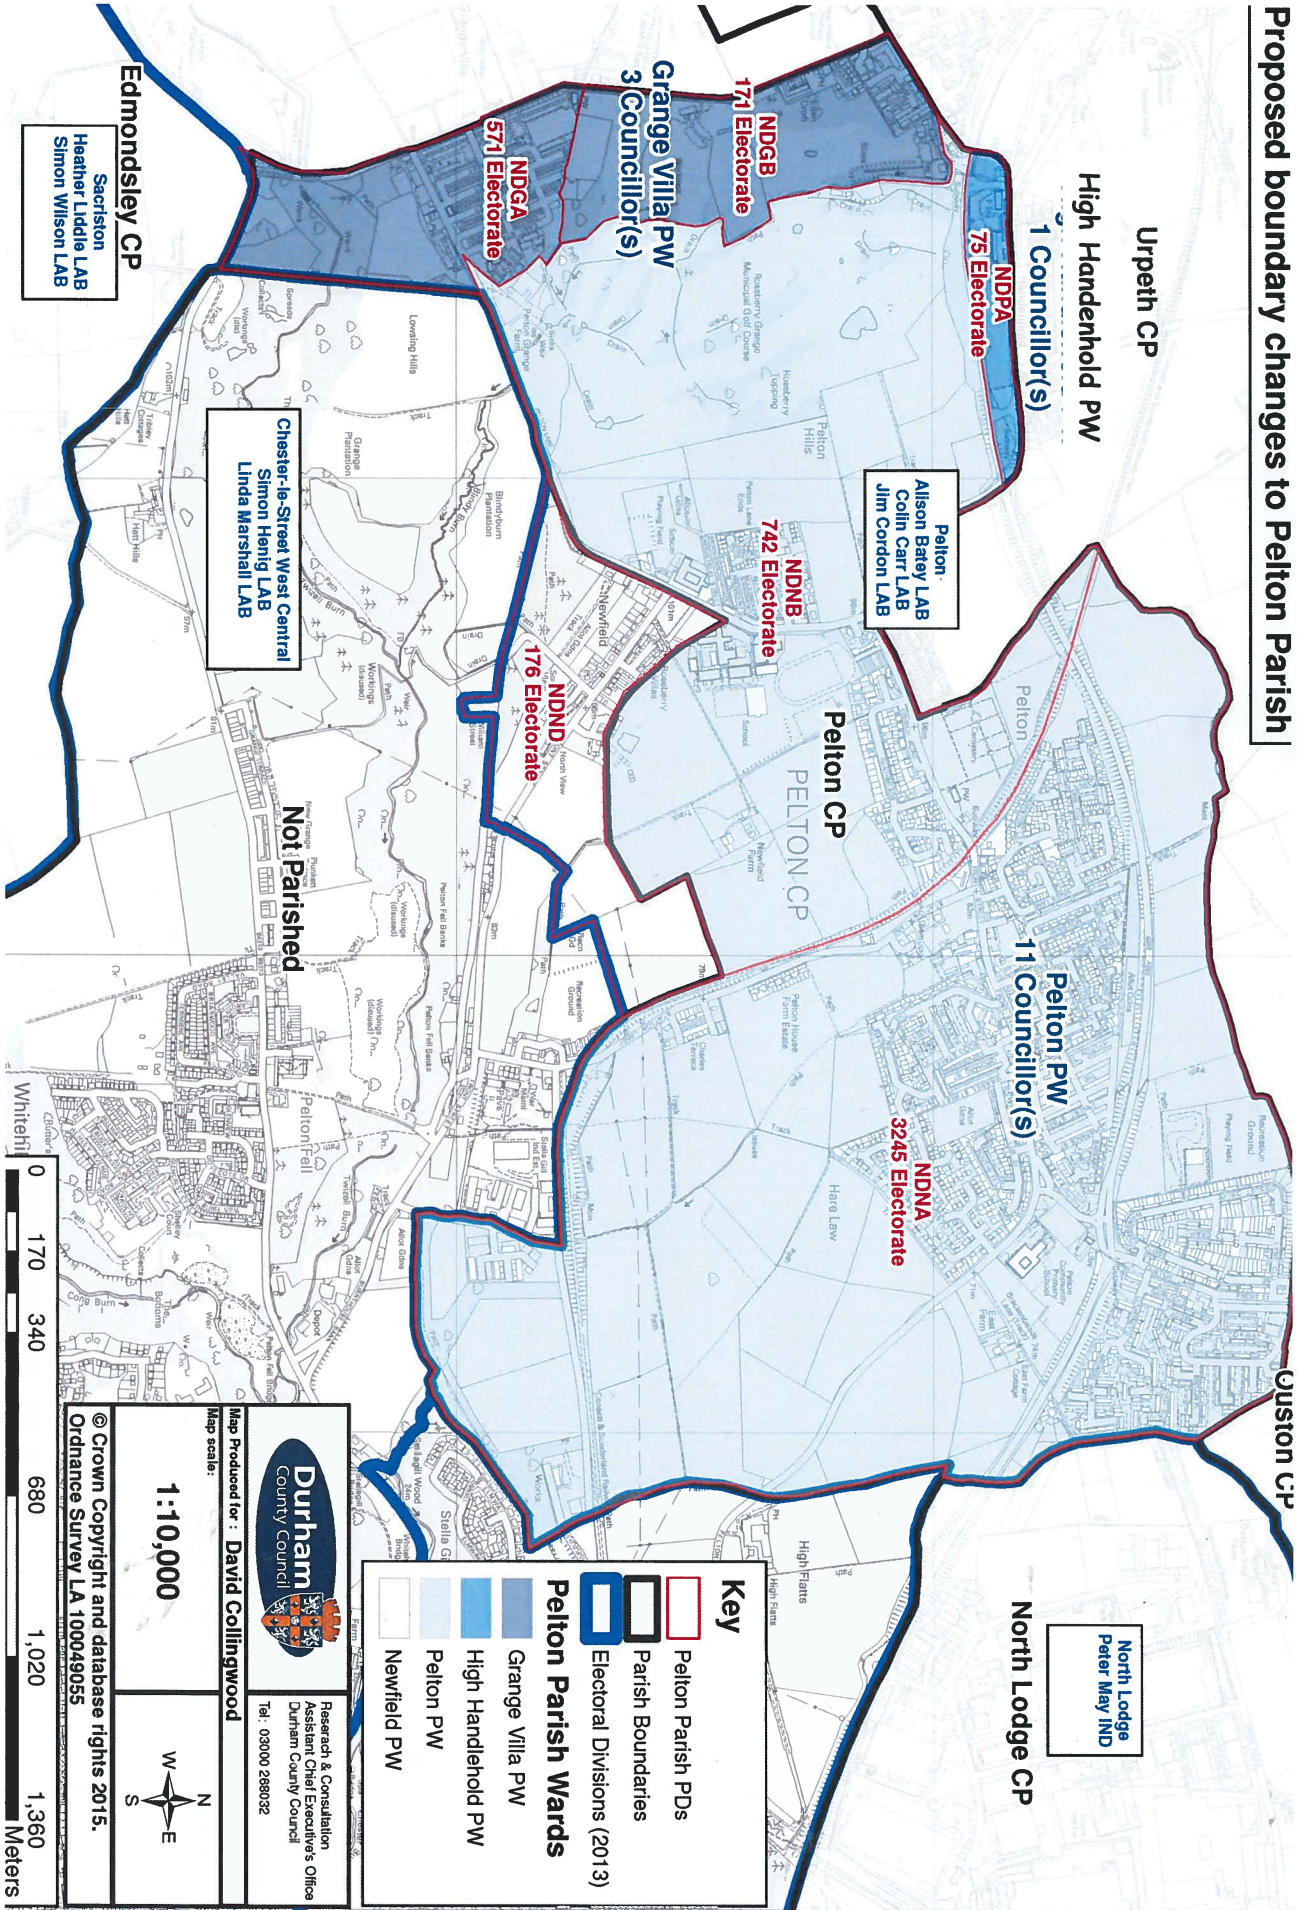

Proposed boundary changes to Pelton Parish

North Lodge
Peter May IND

North Lodge CP

Pelton PW
11 Councillor(s)

NDNA
3245 Electorate

Pelton:
Alison Batey LAB
Colin Carr LAB
Jim Cordon LAB

Pelton CP

NDNB
742 Electorate

Grange Villa PW
3 Councillor(s)

NDGB
171 Electorate

NDGA
571 Electorate

NDND
176 Electorate

Chester-le-Street West Central
Simon Henry LAB
Linda Marshall LAB

Not Parished

Edmondsley CP

Sacrison
Heather Liddle LAB
Simon Wilson LAB

Custon CP

Key

1. Pelton Parish PDs
   - Parish Boundaries
   - Electoral Divisions (2013)
2. ### Pelton Parish Wards
3. Grange Villa PW
   - High Handenhold PW
   - Pelton PW
   - Newfield PW

Map Produced for : **David Collingwood**

Research & Consultation
Assistant Chief Executive's Office
Durham County Council
Tel: 03000 288032

Map scale:
1:110,000

© Crown Copyright and database rights 2015.
Ordnance Survey LA 100049055